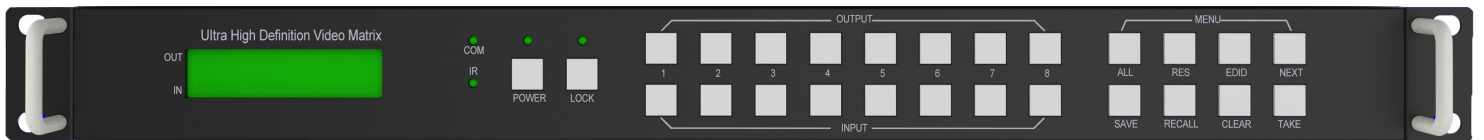

Paugge

8×8 HDMI Matrix Seamless Switch with Video Wall

ENT-VWMXS20B8X8

Features

- HDMI 2.0b , HDCP 2.2 compliant
- Support 18 Gbps video bandwidth
- Support video resolution up to 4K60 4:4:4
- Color space: RGB, YCbCr 4:4:4, YCbCr 4:2:2
- Support seamless switching, video wall function
- Support CEC management
- Support audio matrix and IR matrix function
- Support external L/R audio insert on HDMI stream
- Support EDID management
- Support Front panel, RS232, TCP/IP (LAN 10M/100M) control