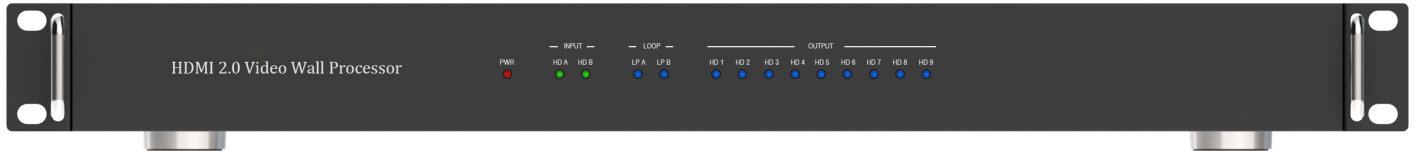

Paugge

18Gbps 2x9 HDMI Video Wall Processor

ENT-VWMX202X9

FEATURES

- HDMI 2.0 and HDCP2.2 compliant
- Support multi-resolution up to 3840x2160@60Hz video output for video wall
- Support 2 channels HDMI loop out
- Support Bezel Compensation with two modes
- Support 180° rotation
- Support PIP on video wall
- Support RS-232 and TCP/IP control
- Support CEC control with displayer by PC Tool or commands

CONNECTION DIAGRAM

- HDMI
- AUDI
- CAT

CONTROL SYSTEM

Speakers

ENT-VWMX202X9

TV x9