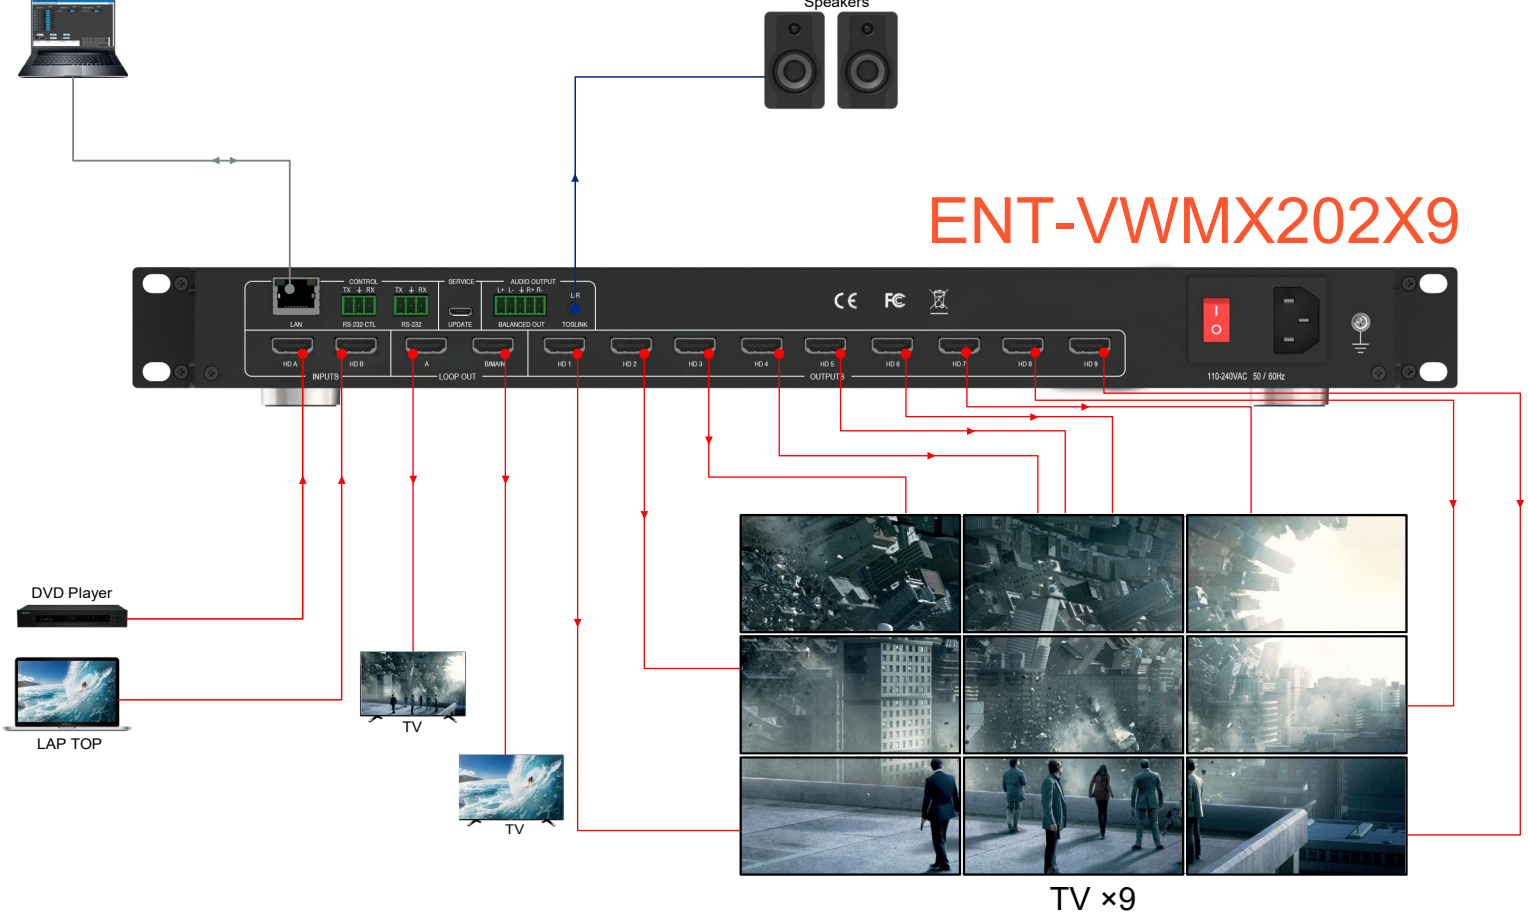

Paugge

18Gbps 2x9 HDMI Video Wall Processor

ENT-VWMX202X9

FEATURES

- HDMI 2.0 and HDCP2.2 compliant
- Support multi-resolution up to 3840x2160@60Hz video output for video wall
- Support 2 channels HDMI loop out
- Support Bezel Compensation with two modes
- Support 180° rotation
- Support PIP on video wall
- Support RS-232 and TCP/IP control
- Support CEC control with displayer by PC Tool or commands

CONNECTION DIAGRAM

- HDMI
- AUDI
- CAT

CONTROL SYSTEM

Speakers

ENT-VWMX202X9

TV x9