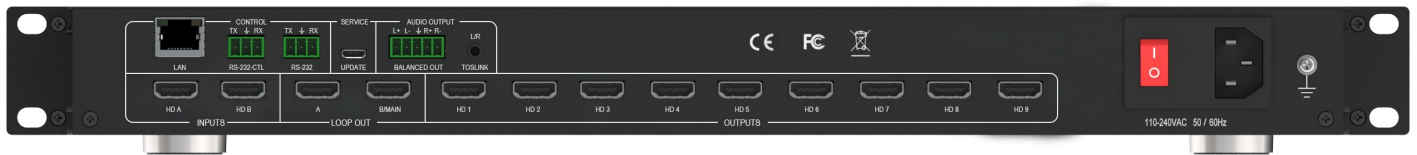

Paugge

18Gbps 2x9 HDMI Video Wall Processor

ENT-VWMX202X9

FEATURES

- HDMI 2.0 and HDCP2.2 compliant
- Support multi-resolution up to 3840x2160@60Hz video output for video wall
- Support 2 channels HDMI loop out
- Support Bezel Compensation with two modes
- Support 180° rotation
- Support PIP on video wall
- Support RS-232 and TCP/IP control
- Support CEC control with displayer by PC Tool or commands

CONNECTION DIAGRAM

- HDMI
- AUDI
- CAT

CONTROL SYSTEM

Speakers

ENT-VWMX202X9

TV x9